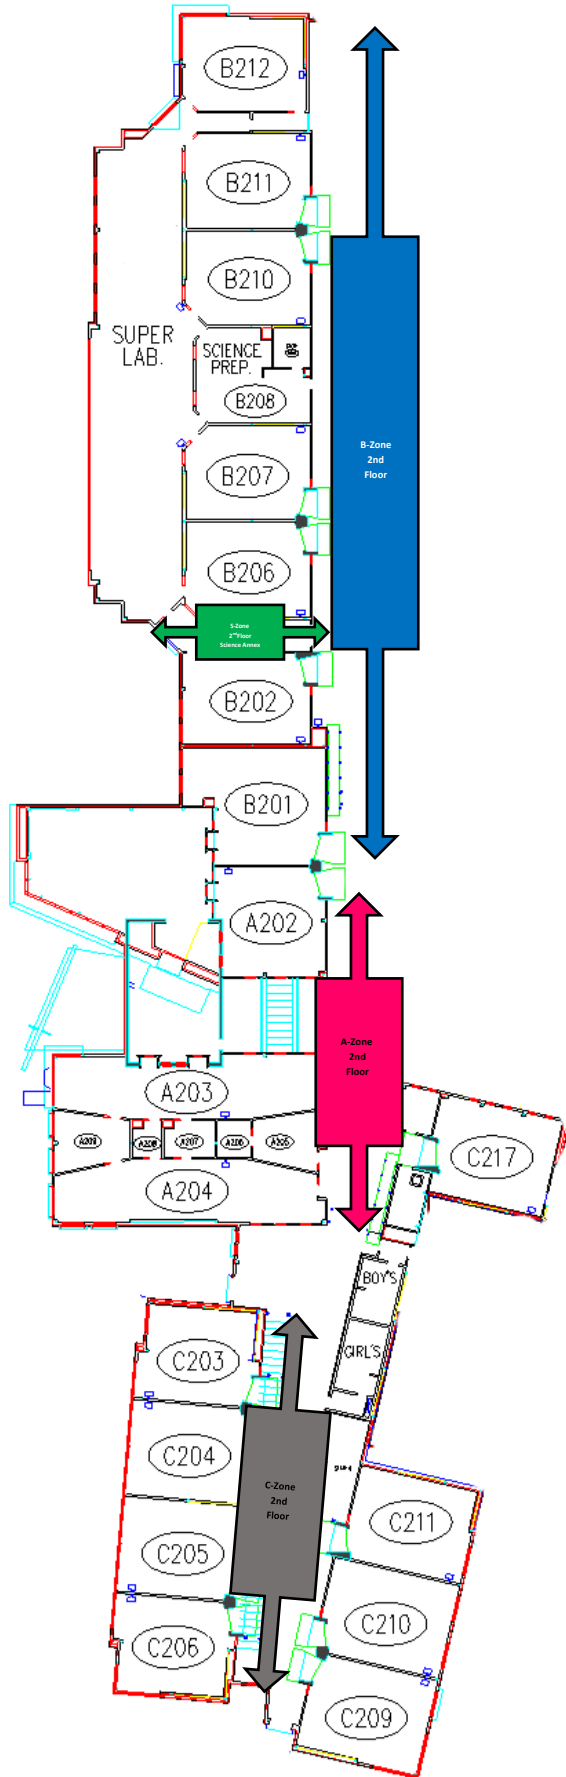

Lockers 2nd Floor and Basement

Locker Zones

1st Floor

- A-Zone (Purple).....Hub Courtyard Area
- B-Zone (Orange).....Tech Area
- B-Zone (Green).....Washroom Area
- C-Zone (Red).....Band/Foods Area
- Z-Zone (Yellow)Hub Courtyard Area
- PE-Zone (Blue)PE Hallway Area

2nd Floor

- A-Zone (Pink).....LST/Balcony Area
- B-Zone (Blue).....Sciences Area
- C-Zone (Grey).....Socials/English Area
- S-Zone (Green).....Science Annex Area

Basement

- D-Zone (Blue).....Dance/Art Area