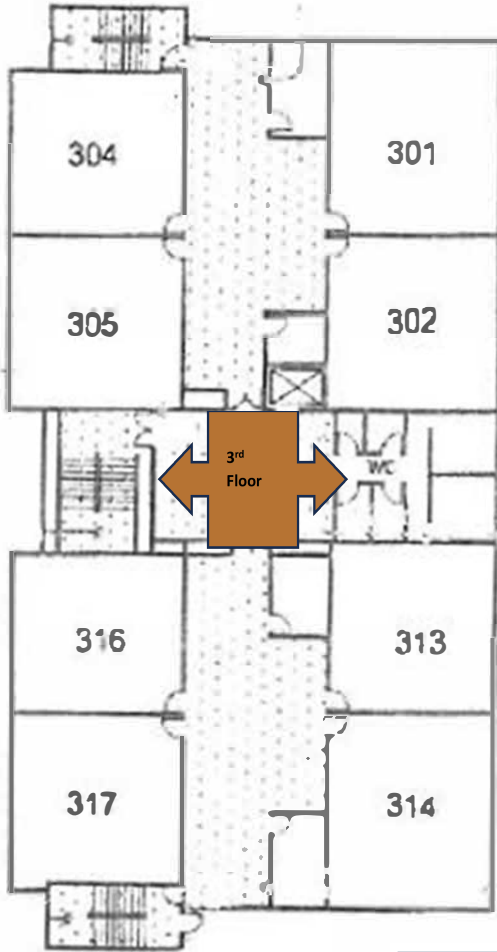

LEVEL 3

E - WING