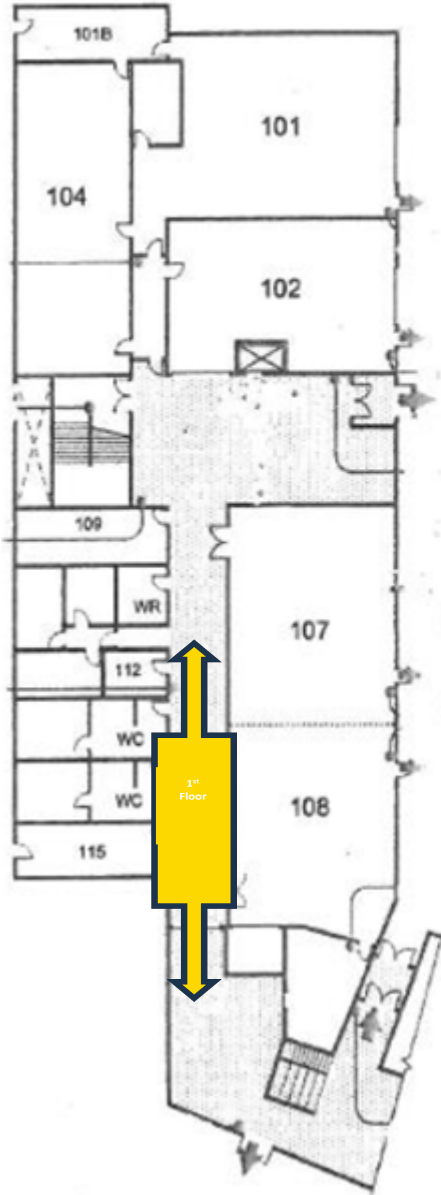

SULLIVAN HEIGHTS SECONDARY

Lockers 1st Floor

Locker Zones	
1st Floor	
A-Zone (Purple)	Hub Courtyard Area
B-Zone (Orange)	Tech Area
B-Zone (Green)	Washroom Area
C-Zone (Red)	Band/Foods Area
Z-Zone (Yellow)	Hub Courtyard Area
PE-Zone (Blue)	PE Hallway Area
2nd Floor	
A-Zone (Pink)	LST/Balcony Area
B-Zone (Blue)	Sciences Area
C-Zone (Grey)	Socials/English Area
S-Zone (Green)	Science Annex Area
Basement	
D-Zone (Blue)	Dance/Art Area
E-Wing	
1 st Floor (Gold)	Main Hallway/Washroom
2 nd Floor (Silver)	Food/Science Area
3 rd Floor (Copper)	Middle Stairs/Washroom
4 th Floor (Tin)	Middle Stairs/Washroom

The Hub

Main Entrance

Continue on 2nd page to see 2nd Floor Locker Zones

Lockers 2nd Floor and Basement

Locker Zones

1st Floor

- A-Zone (Purple)..... Hub Courtyard Area
- B-Zone (Orange)..... Tech Area
- B-Zone (Green)..... Washroom Area
- C-Zone (Red)..... Band/Foods Area
- Z-Zone (Yellow)..... Hub Courtyard Area
- PE-Zone (Blue)..... PE Hallway Area

2nd Floor

- A-Zone (Pink)..... LST/Balcony Area
- B-Zone (Blue)..... Sciences Area
- C-Zone (Grey)..... Socials/English Area
- S-Zone (Green)..... Science Annex Area

Basement

- D-Zone (Blue)..... Dance/Art Area

E-Wing

- 1st Floor (Gold)..... Main Hallway/Washroom
- 2nd Floor (Silver)..... Food/Science Area
- 3rd Floor (Copper)..... Middle Stairs/Washroom
- 4th Floor (Tin)..... Middle Stairs/Washroom

LEVEL 1

E - WING