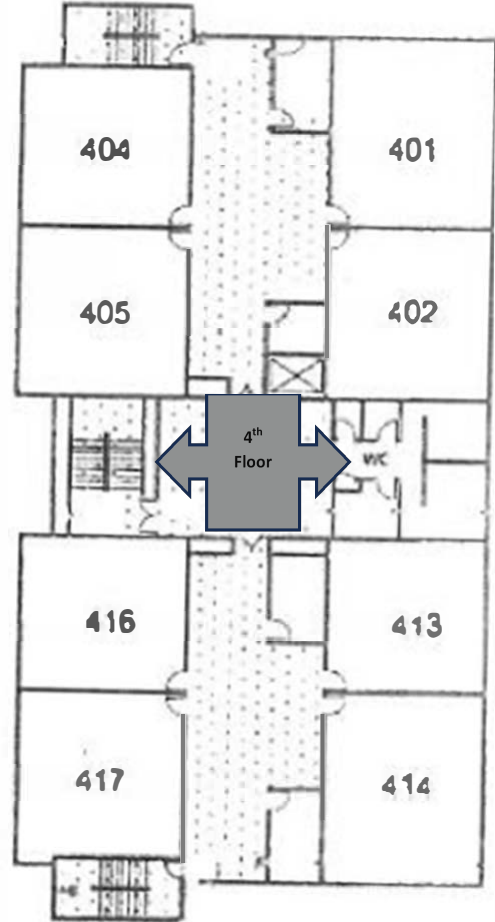

LEVEL 4

E - WING

Locker Zones

1st Floor

- A-Zone (Purple)..... Hub Courtyard Area
- B-Zone (Orange)..... Tech Area
- B-Zone (Green)..... Washroom Area
- C-Zone (Red)..... Band/Foods Area
- Z-Zone (Yellow)..... Hub Courtyard Area
- PE-Zone (Blue)..... PE Hallway Area

2nd Floor

- A-Zone (Pink)..... LST/Balcony Area
- B-Zone (Blue)..... Sciences Area
- C-Zone (Grey)..... Socials/English Area
- S-Zone (Green)..... Science Annex Area

Basement

- D-Zone (Blue)..... Dance/Art Area

E-Wing

- 1st Floor (Gold)..... Main Hallway/Washroom
- 2nd Floor (Silver)..... Food/Science Area
- 3rd Floor (Copper)..... Middle Stairs/Washroom
- 4th Floor (Tin)..... Middle Stairs/Washroom