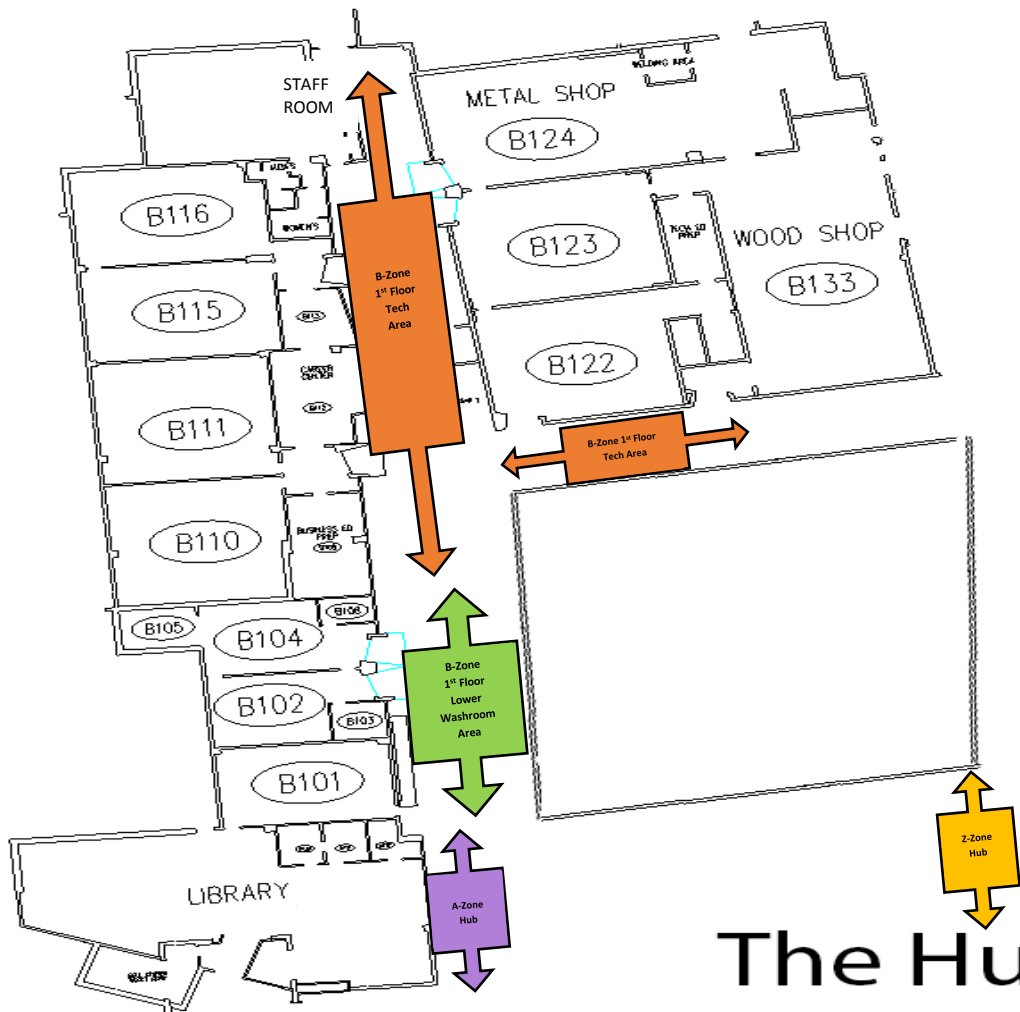

SULLIVAN HEIGHTS SECONDARY

Lockers 1st Floor

Locker Zones	
1st Floor	
A-Zone (Purple)	Hub Courtyard Area
B-Zone (Orange)	Tech Area
B-Zone (Green)	Washroom Area
C-Zone (Red)	Band/Foods Area
Z-Zone (Yellow)	Hub Courtyard Area
PE-Zone (Blue)	PE Hallway Area
2nd Floor	
A-Zone (Pink)	LST/Balcony Area
B-Zone (Blue)	Sciences Area
C-Zone (Grey)	Socials/English Area
S-Zone (Green)	Science Annex Area
Basement	
D-Zone (Blue)	Dance/Art Area
E-Wing	
1 st Floor (Gold)	Main Hallway/Washroom
2 nd Floor (Silver)	Food/Science Area
3 rd Floor (Copper)	Middle Stairs/Washroom
4 th Floor (Tin)	Middle Stairs/Washroom

The Hub

Main Entrance

Continue on 2nd page to see 2nd Floor Locker Zones

Lockers 2nd Floor and Basement

Locker Zones

1st Floor

- A-Zone (Purple)..... Hub Courtyard Area
- B-Zone (Orange)..... Tech Area
- B-Zone (Green)..... Washroom Area
- C-Zone (Red)..... Band/Foods Area
- Z-Zone (Yellow)..... Hub Courtyard Area
- PE-Zone (Blue)..... PE Hallway Area

E-Wing

- 1st Floor (Gold)..... Main Hallway/Washroom
- 2nd Floor (Silver)..... Food/Science Area
- 3rd Floor (Copper)..... Middle Stairs/Washroom
- 4th Floor (Tin)..... Middle Stairs/Washroom

LEVEL 1

E - WING