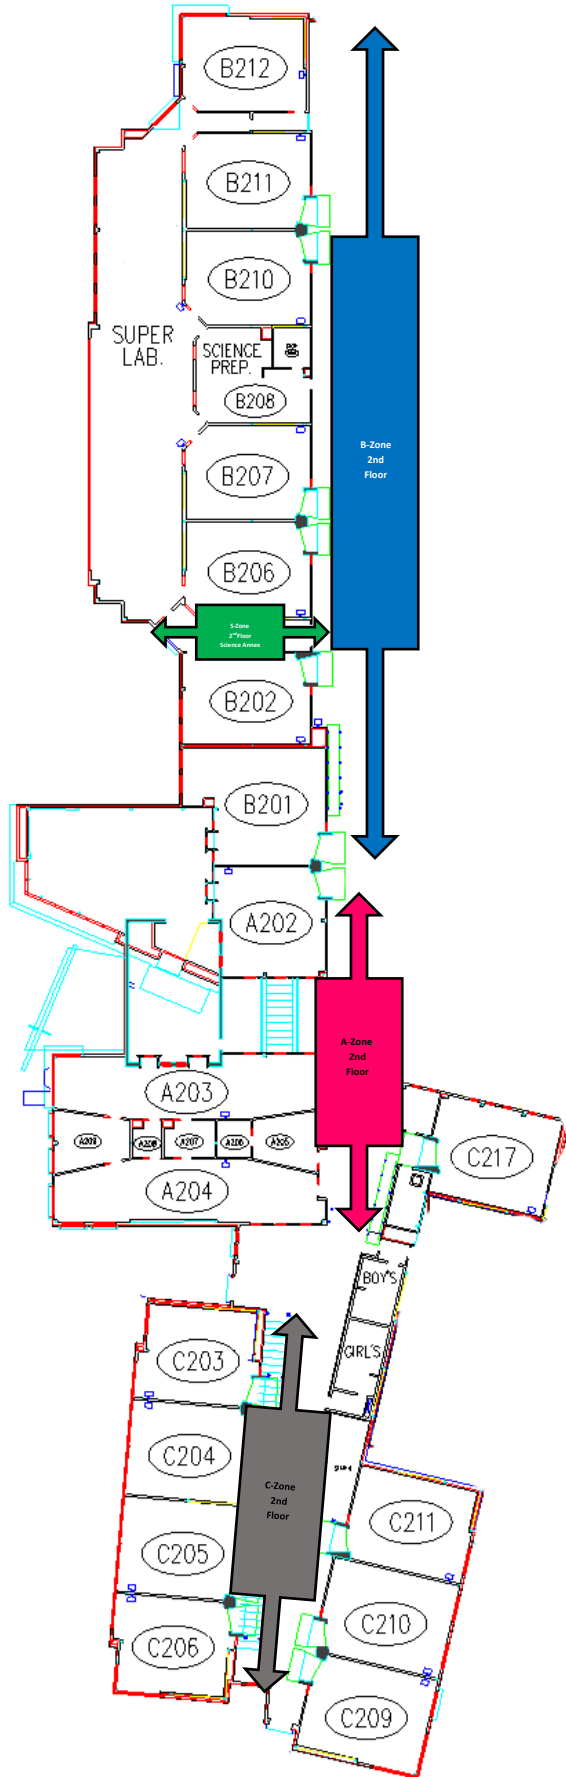

SULLIVAN HEIGHTS SECONDARY

Lockers 1st Floor

Locker Zones	
1st Floor	
A-Zone (Purple)	Hub Courtyard Area
B-Zone (Orange)	Tech Area
B-Zone (Green)	Washroom Area
C-Zone (Red)	Band/Foods Area
Z-Zone (Yellow)	Hub Courtyard Area
PE-Zone (Blue)	PE Hallway Area
2nd Floor	
A-Zone (Pink)	LST/Balcony Area
B-Zone (Blue)	Sciences Area
C-Zone (Grey)	Socials/English Area
S-Zone (Green)	Science Annex Area
Basement	
D-Zone (Blue)	Dance/Art Area
E-Wing	
1 st Floor (Gold)	Main Hallway/Washroom
2 nd Floor (Silver)	Food/Science Area
3 rd Floor (Copper)	Middle Stairs/Washroom
4 th Floor (Tin)	Middle Stairs/Washroom

The Hub

Main Entrance

Continue on 2nd page to see 2nd Floor Locker Zones

Lockers 2nd Floor and Basement

Locker Zones

1st Floor

- A-Zone (Purple)..... Hub Courtyard Area
- B-Zone (Orange)..... Tech Area
- B-Zone (Green)..... Washroom Area
- C-Zone (Red)..... Band/Foods Area
- Z-Zone (Yellow)..... Hub Courtyard Area
- PE-Zone (Blue)..... PE Hallway Area

2nd Floor

- A-Zone (Pink)..... LST/Balcony Area
- B-Zone (Blue)..... Sciences Area
- C-Zone (Grey)..... Socials/English Area
- S-Zone (Green)..... Science Annex Area

Basement

- D-Zone (Blue)..... Dance/Art Area

E-Wing

- 1st Floor (Gold)..... Main Hallway/Washroom
- 2nd Floor (Silver)..... Food/Science Area
- 3rd Floor (Copper)..... Middle Stairs/Washroom
- 4th Floor (Tin)..... Middle Stairs/Washroom

LEVEL 1

E - WING