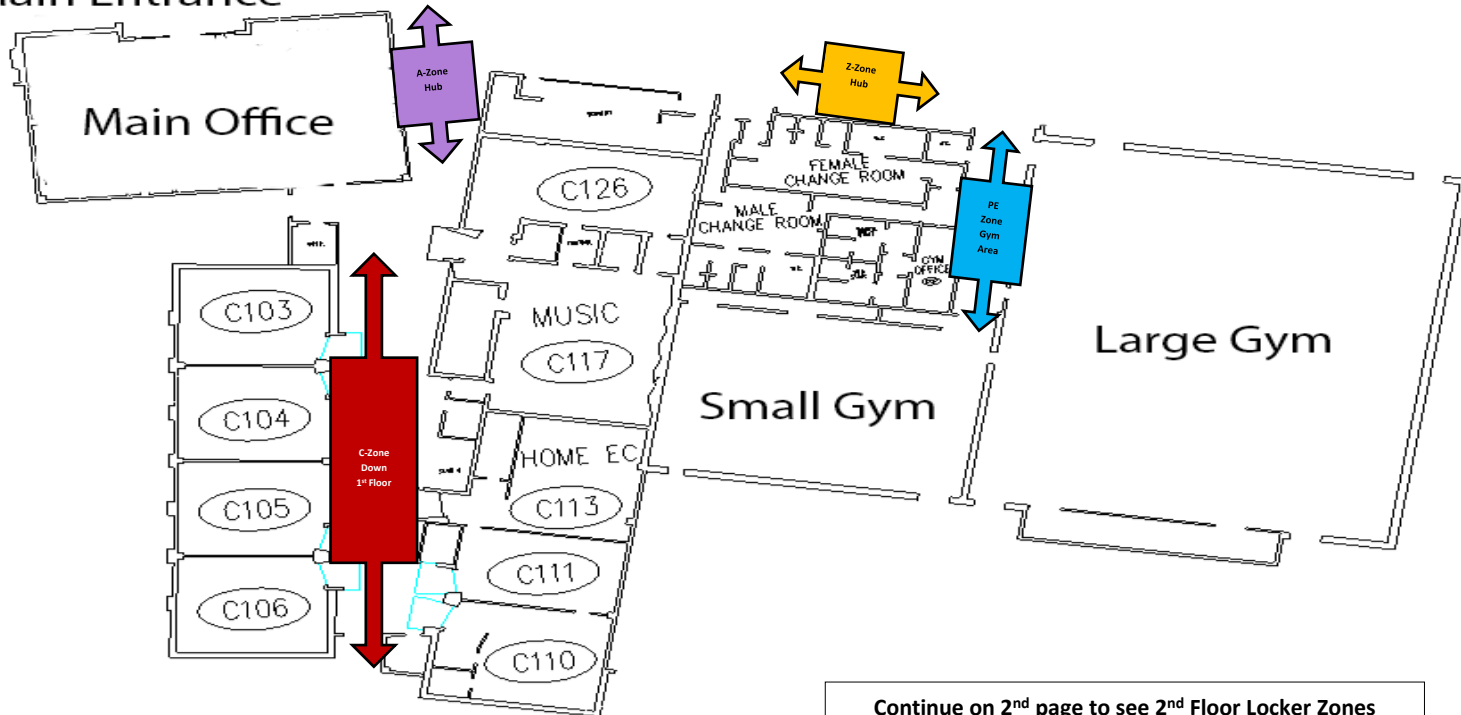

SULLIVAN HEIGHTS SECONDARY

Lockers 1st Floor

Locker Zones	
1st Floor	
A-Zone (Purple)	Hub Courtyard Area
B-Zone (Orange)	Tech Area
B-Zone (Green)	Washroom Area
C-Zone (Red)	Band/Foods Area
Z-Zone (Yellow)	Hub Courtyard Area
PE-Zone (Blue)	PE Hallway Area
2nd Floor	
A-Zone (Pink)	LST/Balcony Area
B-Zone (Blue)	Sciences Area
C-Zone (Grey)	Socials/English Area
S-Zone (Green)	Science Annex Area
Basement	
D-Zone (Blue)	Dance/Art Area
E-Wing	
1 st Floor (Gold)	Main Hallway/Washroom
2 nd Floor (Silver)	Food/Science Area
3 rd Floor (Copper)	Middle Stairs/Washroom
4 th Floor (Tin)	Middle Stairs/Washroom

The Hub

Main Entrance

Continue on 2nd page to see 2nd Floor Locker Zones

Lockers 2nd Floor and Basement

Locker Zones

1st Floor

- A-Zone (Purple)..... Hub Courtyard Area
- B-Zone (Orange)..... Tech Area
- B-Zone (Green)..... Washroom Area
- C-Zone (Red)..... Band/Foods Area
- Z-Zone (Yellow)..... Hub Courtyard Area
- PE-Zone (Blue)..... PE Hallway Area

E-Wing

- 1st Floor (Gold)..... Main Hallway/Washroom
- 2nd Floor (Silver)..... Food/Science Area
- 3rd Floor (Copper)..... Middle Stairs/Washroom
- 4th Floor (Tin)..... Middle Stairs/Washroom

LEVEL 1

E - WING

LEVEL 4

E - WING

Locker Zones

1st Floor

- A-Zone (Purple)..... Hub Courtyard Area
- B-Zone (Orange)..... Tech Area
- B-Zone (Green)..... Washroom Area
- C-Zone (Red)..... Band/Foods Area
- Z-Zone (Yellow)..... Hub Courtyard Area
- PE-Zone (Blue)..... PE Hallway Area