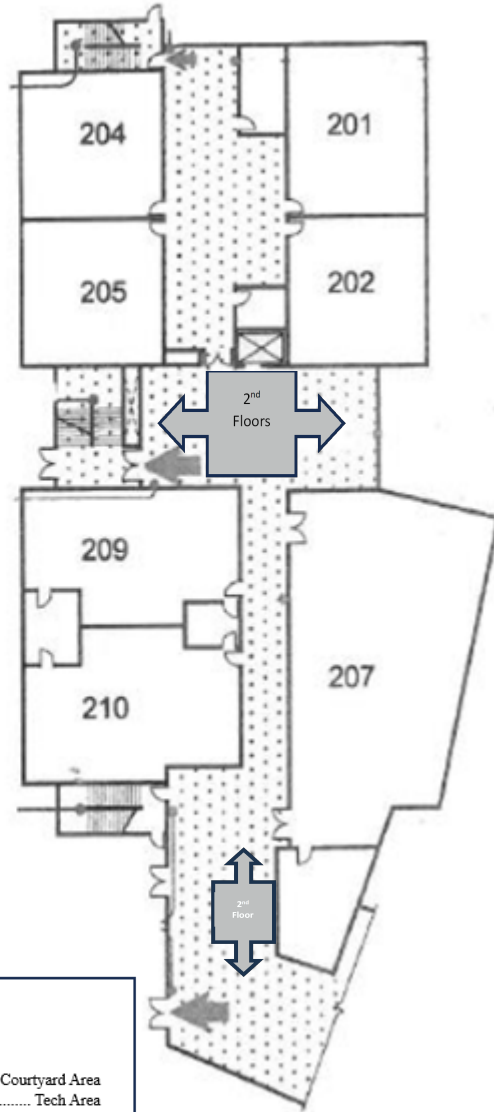

SULLIVAN HEIGHTS SECONDARY

Lockers 1st Floor

Locker Zones	
1st Floor	
A-Zone (Purple)	Hub Courtyard Area
B-Zone (Orange)	Tech Area
B-Zone (Green)	Washroom Area
C-Zone (Red)	Band/Foods Area
Z-Zone (Yellow)	Hub Courtyard Area
PE-Zone (Blue)	PE Hallway Area
2nd Floor	
A-Zone (Pink)	LST/Balcony Area
B-Zone (Blue)	Sciences Area
C-Zone (Grey)	Socials/English Area
S-Zone (Green)	Science Annex Area
Basement	
D-Zone (Blue)	Dance/Art Area
E-Wing	
1 st Floor (Gold)	Main Hallway/Washroom
2 nd Floor (Silver)	Food/Science Area
3 rd Floor (Copper)	Middle Stairs/Washroom
4 th Floor (Tin)	Middle Stairs/Washroom

The Hub

Main Entrance

Continue on 2nd page to see 2nd Floor Locker Zones

Lockers 2nd Floor and Basement

Locker Zones

1st Floor

- A-Zone (Purple)..... Hub Courtyard Area
- B-Zone (Orange)..... Tech Area
- B-Zone (Green)..... Washroom Area
- C-Zone (Red)..... Band/Foods Area
- Z-Zone (Yellow)..... Hub Courtyard Area
- PE-Zone (Blue)..... PE Hallway Area

E-Wing

- 1st Floor (Gold)..... Main Hallway/Washroom
- 2nd Floor (Silver)..... Food/Science Area
- 3rd Floor (Copper)..... Middle Stairs/Washroom
- 4th Floor (Tin)..... Middle Stairs/Washroom

LEVEL 1

E - WING

LEVEL 2

E - WING

Locker Zones

1st Floor

- A-Zone (Purple)..... Hub Courtyard Area
- B-Zone (Orange)..... Tech Area
- B-Zone (Green)..... Washroom Area
- C-Zone (Red)..... Band/Foods Area
- Z-Zone (Yellow)..... Hub Courtyard Area
- PE-Zone (Blue)..... PE Hallway Area